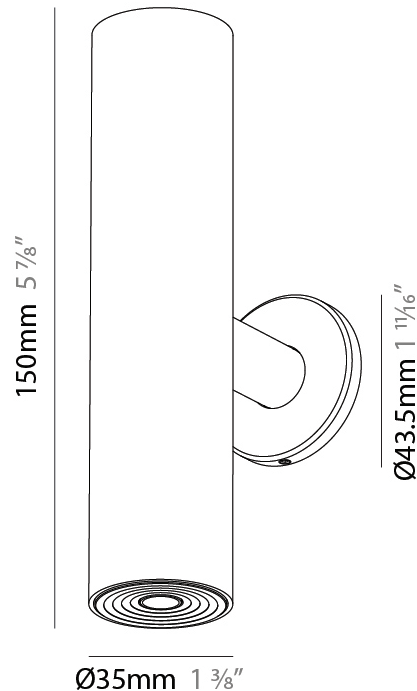

GENERAL

Series: Studio Collection
Subseries: Studio Collection 1
Partner: Prolicht
Division: Architectural
Installation: Surface
Product Type: Wall Surface
Mounting Location: Wall
Light Distribution: Direct / Indirect

PHYSICAL

Shape: Cylinder
Diameter (mm): 35
Diameter (in): 1 3/8
Height (mm): 150
Height (in): 5 7/8
Weight (kg): 0.338
Fixture Finish: SSR / BKV / CWI / CRY / HAB / UFT / ITA / RUA / FTG / MYG / LOD / PUS / FRO / FUP / KIA / POP / BLS / SPG / MEY / GOH / CHC / COM / ABZ / JAG / OBR / MOS / ROR
Accent Finish: ALU / PBR
Fixture Material: Extruded Aluminum
Cut-out Measurements: 19mm/3/4" Diameter

ELECTRICAL

Lamp Type: LED (Zhaga Standard)
Input Wattage (W): 13
Total Output Wattage (W): 11.8
Dimming: Tri-Mode (Non-Dimming and Phase Dimming (120Vac only) and 0-10V Dimming)
Driver Included: No
Driver Location: Remote
Driver Type: Constant Current - Universal
Driver Class: Class 2
Input Voltage (V): 120 - 277
Constant Current (MA): 500

LED

Color Temperature (°K): 2700 / 3000 / 3500 / 4000
Max. Delivered Lumen (lm): 640 / 677 / 715 / 734
Nominal Lumen (lm): 920 / 974 / 1028 / 1056
CRI: >90 CRI
Lamp Life (hrs): 50000

OPTICAL

Beam Angle: 32 / 58

RATINGS AND CERTIFICATIONS

Certified By: CSA Certified to UL and CSA Standards
IP rating: IP40