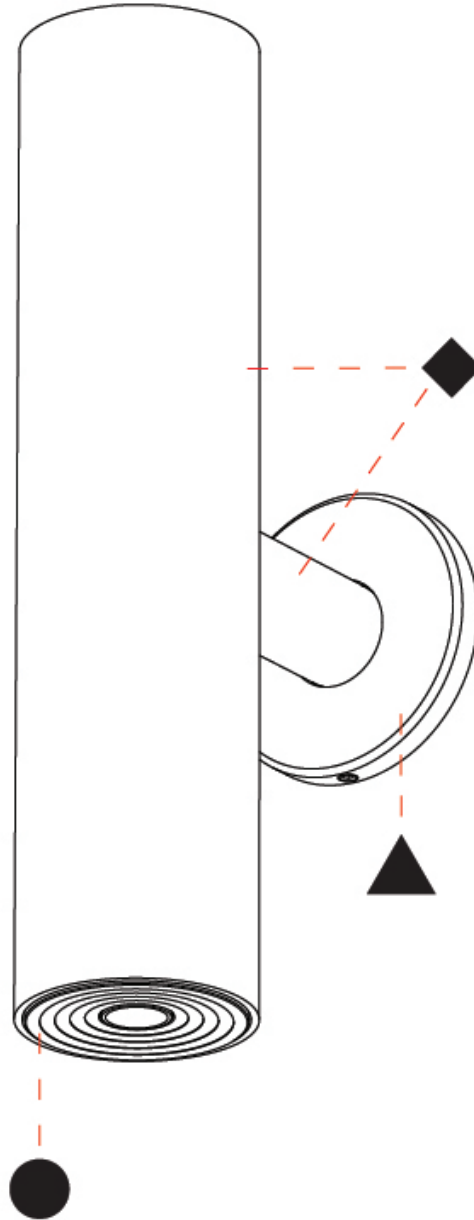

A33303-

PROJECT

TYPE

SPECIFIER

QUANTITY

DATE

A